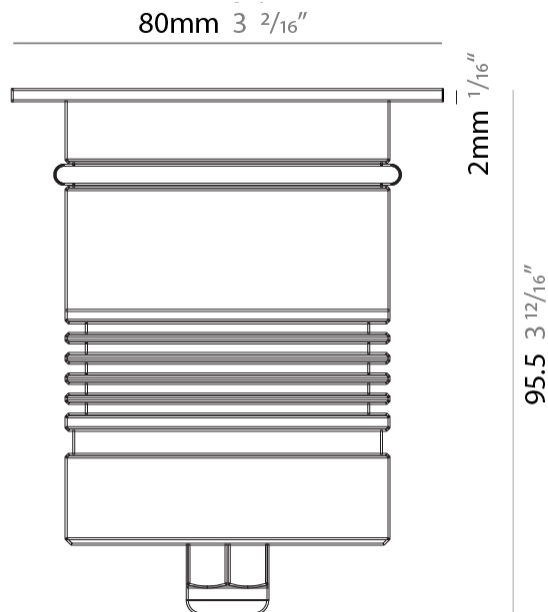

GENERAL

Series: Caliber
Subseries: Caliber 80 Q
Brand: Unonovesette
Division: Exterior
Mounting Type: Recessed
Mounting Location: In-Ground
Subcategory: Drive Over

PHYSICAL

Shape: Square
Diameter (mm): 80
Diameter (in): 3 1/8
Height (mm): 95.5
Height (in): 3 3/4
Light Distribution: Direct
Installation Requirement: Housing box / Fixing springs
Diffuser: Extra clear / Frosted glass 6mm
Fixture Finish: Stainless Steel AISI 316L
Fixture Material: Stainless Steel AISI 316L
Cable Details: 350mm NS20N PCP 2x0.5 mm2

ELECTRICAL

Lamp Type: LED
Input Wattage (W): 9.04
Total Output Wattage (W): 8.5
Dimming: Non-Dimming / Phase Dimming (120Vac only) / 0-10V Dimming
Driver Included: No
Driver Location: Remote
Driver Type: Constant Voltage - Universal
Driver Class: Class 2
Input Voltage (V): 120 - 277
Output Voltage (V): 24

LED

Number of LEDs: 1
Color Temperature (°K): 2700 / 3000 / 4000
Max. Delivered Lumen (lm): 730
CRI: >90 CRI
Lamp Life (hrs): 100000

OPTICAL

Optic°: 10 / 30 / 50 / DIF
Beam Angle: Narrow / Medium / Wide / Diffused

RATINGS AND CERTIFICATIONS

Certified By: Certified for North American Standards
IP rating: IP68 (not for permanent immersion)
IK Rating: IK08
Marine Grade: Stainless Steel AISI 316L